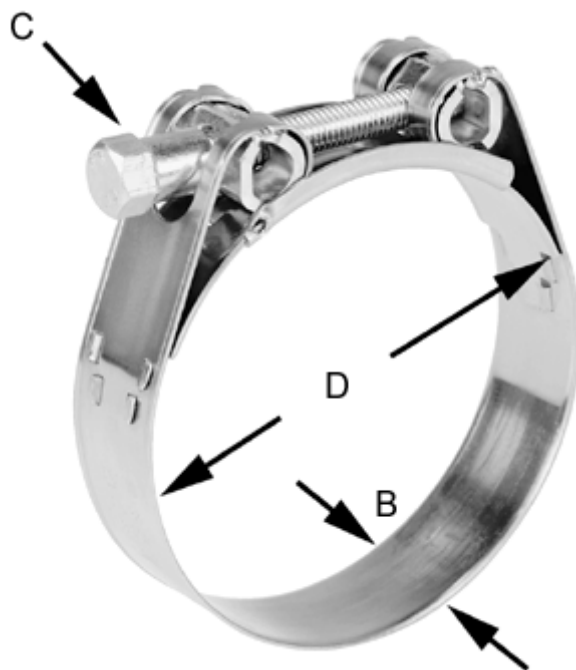

Article number: 025917202049

Description: Heavy Duty Clamp GBS M 49/20 W2 SK STC

## Measures

---

C (screw type) = SK
Diameter D = 47-51
Width B = 20